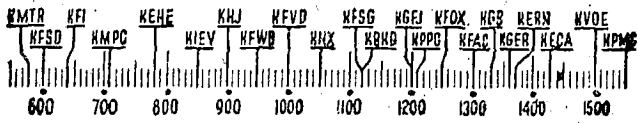

YOUR Radio TODAY

[The information contained in the following schedule is furnished by the stations broadcasting the programs.]

Before 8 a.m.

KFI—Gotta Get Up. 7: News, 7:15; Jay Burnett, 7:30; Eliz. Earl, 7:45.
KMPG—"Get Going." 6:45; Volney James, 7, 1 hr.
KEHE—Musical Clock, 6.
KHJ—Rise & Shine, 6; News, 7:45.
KFWB—Stu Wilson, 6 to 8.
KFVD—Spanish, 6; Jubilee, 7:15.
KNX—Sunrise Salute, 6; News, 7:30; Talk, 7:45.
KRRD—Doug Douglas, 6; News, 6:30; Doug Douglas, 6:45; News, 7:45.
KFOX—El Despertador, 5; News, 7:30; Music, 7:45.
KGFJ—Sports, 6; News, 7:15; Music, 7:45.
KFAC—Religion, 6; Pastor Reynolds, 7; Fred Forrest, 7:30; News, 7:45.
KGER—Farm, 6:05; Purple Mule, 6:30; Aubrey Lee, 7:15.
KCEA—Ensemble, 7; Financial, 7:30; News, 7:45.
KVOE—Yawn Patrol, 7.

8 to 9 a.m.

KMTR—Music, 8:30.
KFI—Carters Elm St., 8; O'Neills, 8:15; Mirandy Garden, 8:30; News, 8:45.
KMPG—Sleep Walker Club, 8; Unity Ward, 8:30.
KEHE—Hr. Headlines, 8; Early Edition, 8:15; Saddle Pals, 8:30.
KFWB—Country Church, 8; Rodeo, 8:30; Day Dreams, 8:45.
KHJ—Sons Pioneers, 8; Haven of Rest, 8:15; Mirandy, 8:45.
KFVD—Medical, 8:45.
KNX—Nancy Dixon, 8; Nancy James, 8:15; Romance, Helen Trent, 8:30; Sunday, 8:45.
KRRD—Goodwill Chapel, 8; Bkfst. Club, 8:30.
KGFJ—8:15; Hits, 8:30.
KFOX—Swing, 8; Music, 8:30; Talk, 8:45.
KFAC—Music, 8; House McGregor, 8:30; Mildred Lager, 8:45.
KGER—Rufus Coofus, 8; Mizpah, 8:15; Music, 8:45.
KCEA—Social Wk. Conf., 8; Farm, Home, 8:30.
KVOE—Sons Pioneers, 8; Haven of Rest, 8:15; Trio, 8:45.

1 to 2 p.m.
KMTR—Dick Ross, 1: Markets, 1:15; Political, 1:30.
KFI—Rev. David Pool, 1; Houseboat Hannah, 1:15; Morin Sisters, 1:30; Ann Warner, 1:45.
KMPG—Major League Baseball, 1.
KEHE—1 o'Clock Club, 1; Sports, 1:30; Eddie Brackett, 1:45.
KHJ—Graces, 1; Music, 1:15; Sands of Time, 1:30.
KFWB—G. Allison, 1; H. M. Robertson, 1:30; Music, 1:45.
KFVD—News, 1; Music, 1:15; Favorites, 1:30.
KNX—Scattergood Baines, 1; Dr. Susan, 1:15; Music, 1:35; David Harum, 1:45.
KRRD—Saddle Pals, 1; City Hall, 1:15; Music, 1:30; News, 1:45.
KFOX—Henry Orch., 1; Rolly Wray, 1:30; O'Neil, 1:45.
KFAC—Religious Science, 1; Sheriff Dept., 1:15; Organ, 1:30.
KGER—News, 1; Officials on Parade, 1:05; Bits of Hits, 1:20; Trio, 1:30.
KCEA—J. Dorsey Orch., 1; School News, 1:30; Xylophone, 1:45.
KVOE—Business, 1; Sands of Time, 1:30.

9 to 10 a.m.